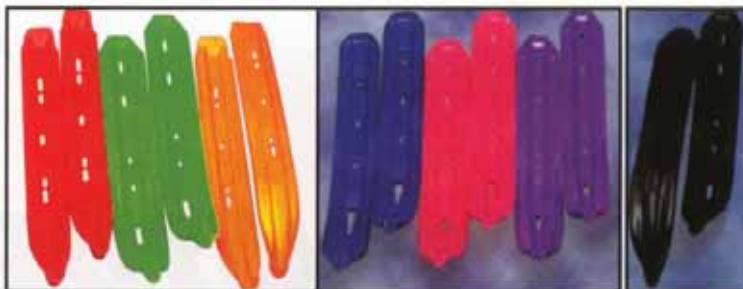

Ski Skins

- Made from DMDA-6147 high density polyethylene resin with a smooth glossy finish
- Great for wet or deep snow, offers flotation & ski protection
- 1/4" thick, can be used with standard wear bar
- Pre-drilled and includes ski loop bolt for a secure fit
- Prevents ice and snow from freezing to skis
- Sold in pairs
- Color codes are the two letters following the part number:
GR = Green, PL = Purple, B = Blue, R = Red, OR = Orange,
TL = Teal, W = White and Y = Yellow
No letters after the part number = Black

Suggested Retail Price: \$49.95

ARCTIC CAT

Deep profile 3 and 4 bolt, 5-1/2" wide. 95-98 Bearcat 440/550; 76-79/86-88 Cheetah; 94 all Cheetah; 88-93 Cheetah Touring; 85-92 Cougar; 90 Cougar Mt. Cat; 85-89 El Tigre; 89-91 EXT; 90-91 EXT Mt. Cat; 90 EXT Special; 94-96 EXT/EFI Mt. Cat; 76-79 Jag; 89-91 Jag AFS/DLX; 91-93 Jag AFS L/T; 91 Jag AFS Special; 92-94 Jag Z/Special; 76-80 Lynx; 91-93 Lynx AFS/DLX; 92-93 Lynx AFS Mt. Cat; 76-78/86-90 Pantera; 76-78 Panther; 90-91 Panther AFS/DLX/AFS Mt. Cat; 96-97 Thundercat; 93-97 Thundercat Mt. Cat; 88-90 Wildcat 650; 90 Wildcat 650 Mt. Cat; 91 Wildcat 700; 91-92 Wildcat 700 EFI; 91-94 Wildcat 700 EFI Mt. Cat; 91 Wildcat 700 Mt. Cat; 96 Wildcat Mt. Cat; 95-96 Z440; 93-96 ZR580/EFI/440; 95 ZR700.